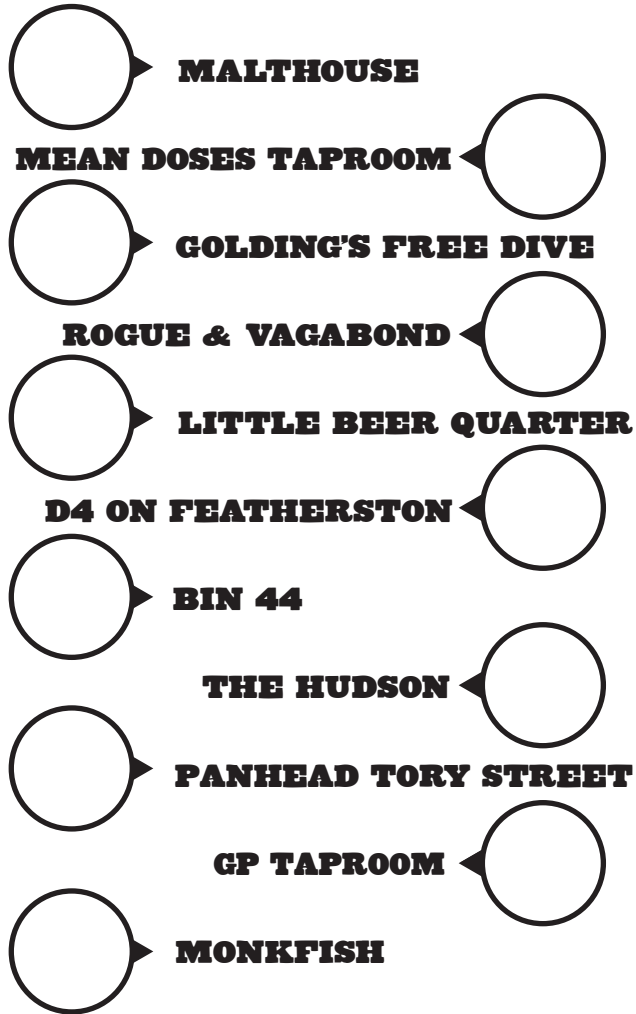

COLLECT JUST EIGHT STAMPS TO CLAIM YOUR SOUVENIR

THE CBD CLASSIC

The best beer spots in central Wellington

CENTRAL CITY BREW PUBS

Brewery bars

SUBURBAN SANCTUARY

If two of your eight stamps are from the suburbs, you'll claim a bonus prize!

Collect stamps from any eight of our Craft Beer Capital venues and you'll be winning a free souvenir. If two of your eight stamps are from Suburban Sanctuary bars you'll win even more spectacular CBC merchandise (some shipping costs will apply)